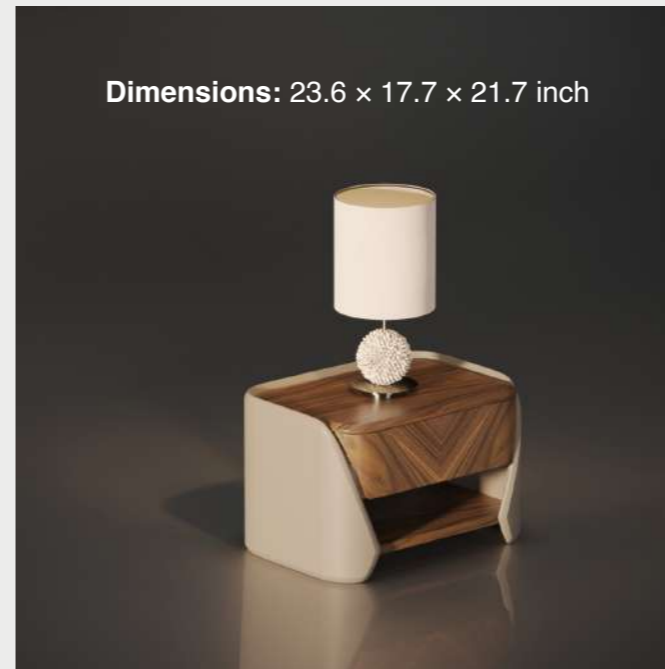

Dimensions: 23.6 x 17.7 x 21.7 inch