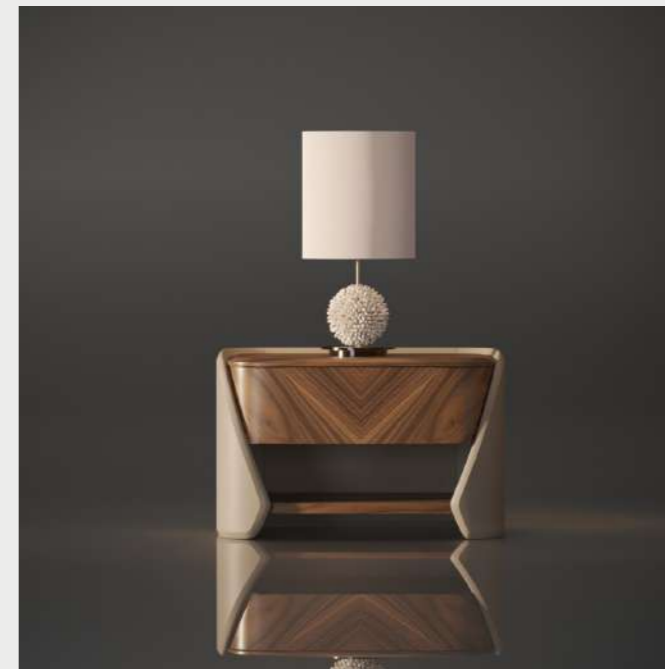

Dimensions: 23.6 x 17.7 x 21.7 inch