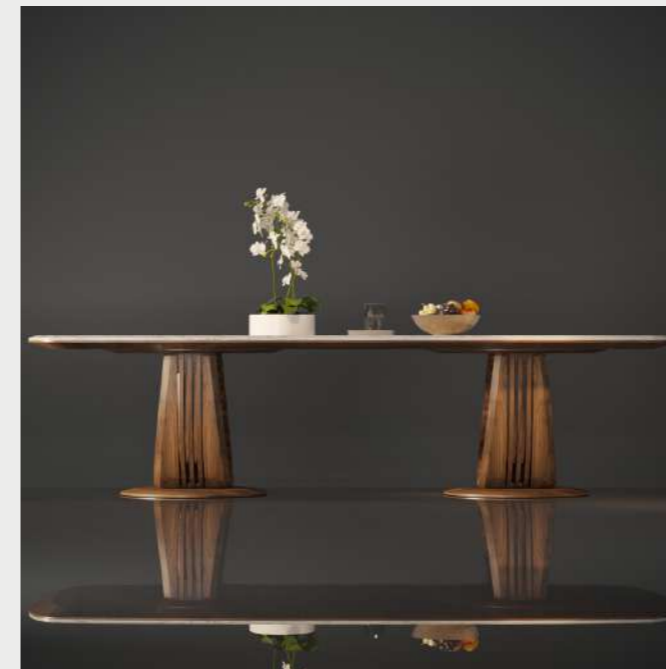

DINING TABLE (MODEL 1)

All featured designs are crafted in American Walnut

Ahome's premium American walnut dining table is an ideal choice for creating a cozy and intimate family setting. Designed for both functionality and enduring elegance, it enhances the dining experience while reflecting the homeowner's refined taste.

Dimensions: 102~110~118 x 39,4 x 29,5 inch