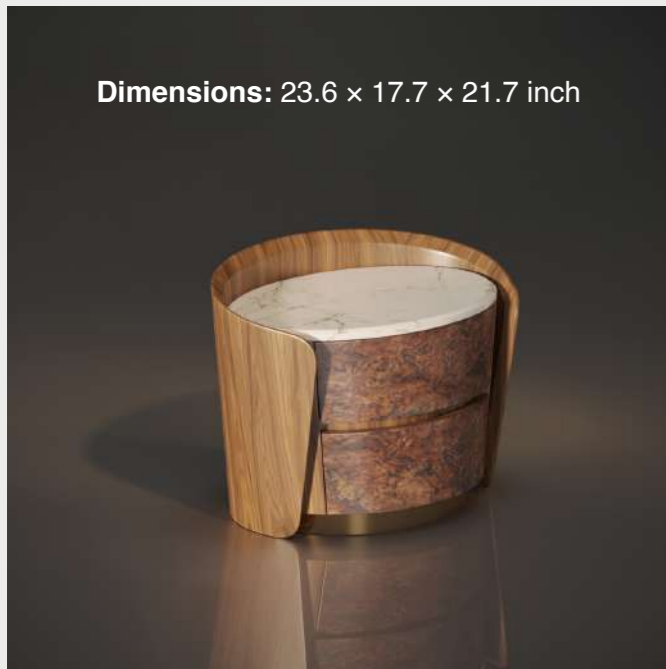

BED (MODEL 6)

Dimensions: 70.9 x 78.7 inch

Dimensions: 70.9 x 78.7 inch
63.0 x 78.7 inch
78.7 x 86.6 inch

THE BEDSIDE TABLE (MODEL 1)

Dimensions: 23.6 x 17.7 x 21.7 inch

The Ahome bedside table maximizes storage with integrated, flexible functionality. Its refined design and elegant lines create a perfect aesthetic focal point for the bedroom space.

Walnut Wood PU Leather Burl Veneer

THE BEDSIDE TABLE (MODEL 2)

Dimensions: 23.6 × 17.7 × 21.7 inch

Walnut Wood PU Leather Burl Veneer

THE BEDSIDE TABLE (MODEL 3)

Dimensions: 23.6 x 17.7 x 21.7 inch

THE BEDSIDE TABLE (MODEL 4)

Dimensions: 23.6 x 17.7 x 21.7 inch

The multifunctional console table is a stylish focal point for any interior. Its sleek design and timeless materials from Ahome bring modern elegance while keeping your living space organized and functional.