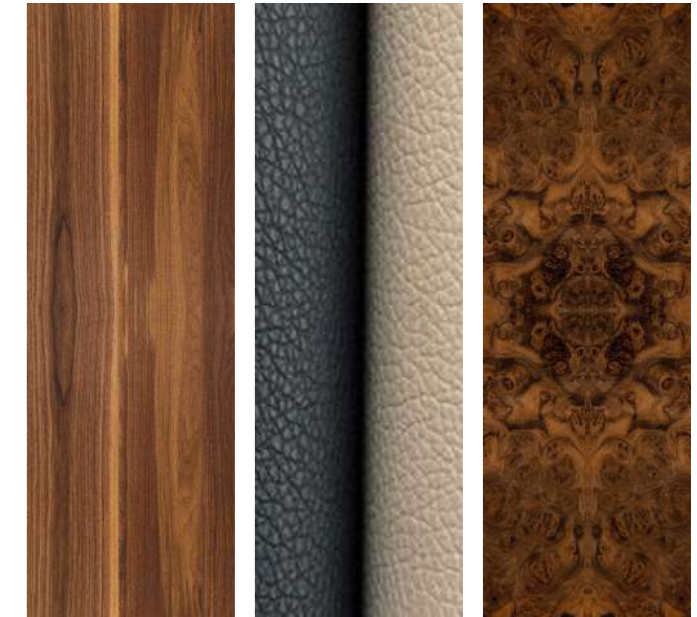

Walnut Wood   PU Leather   Burl Veneer