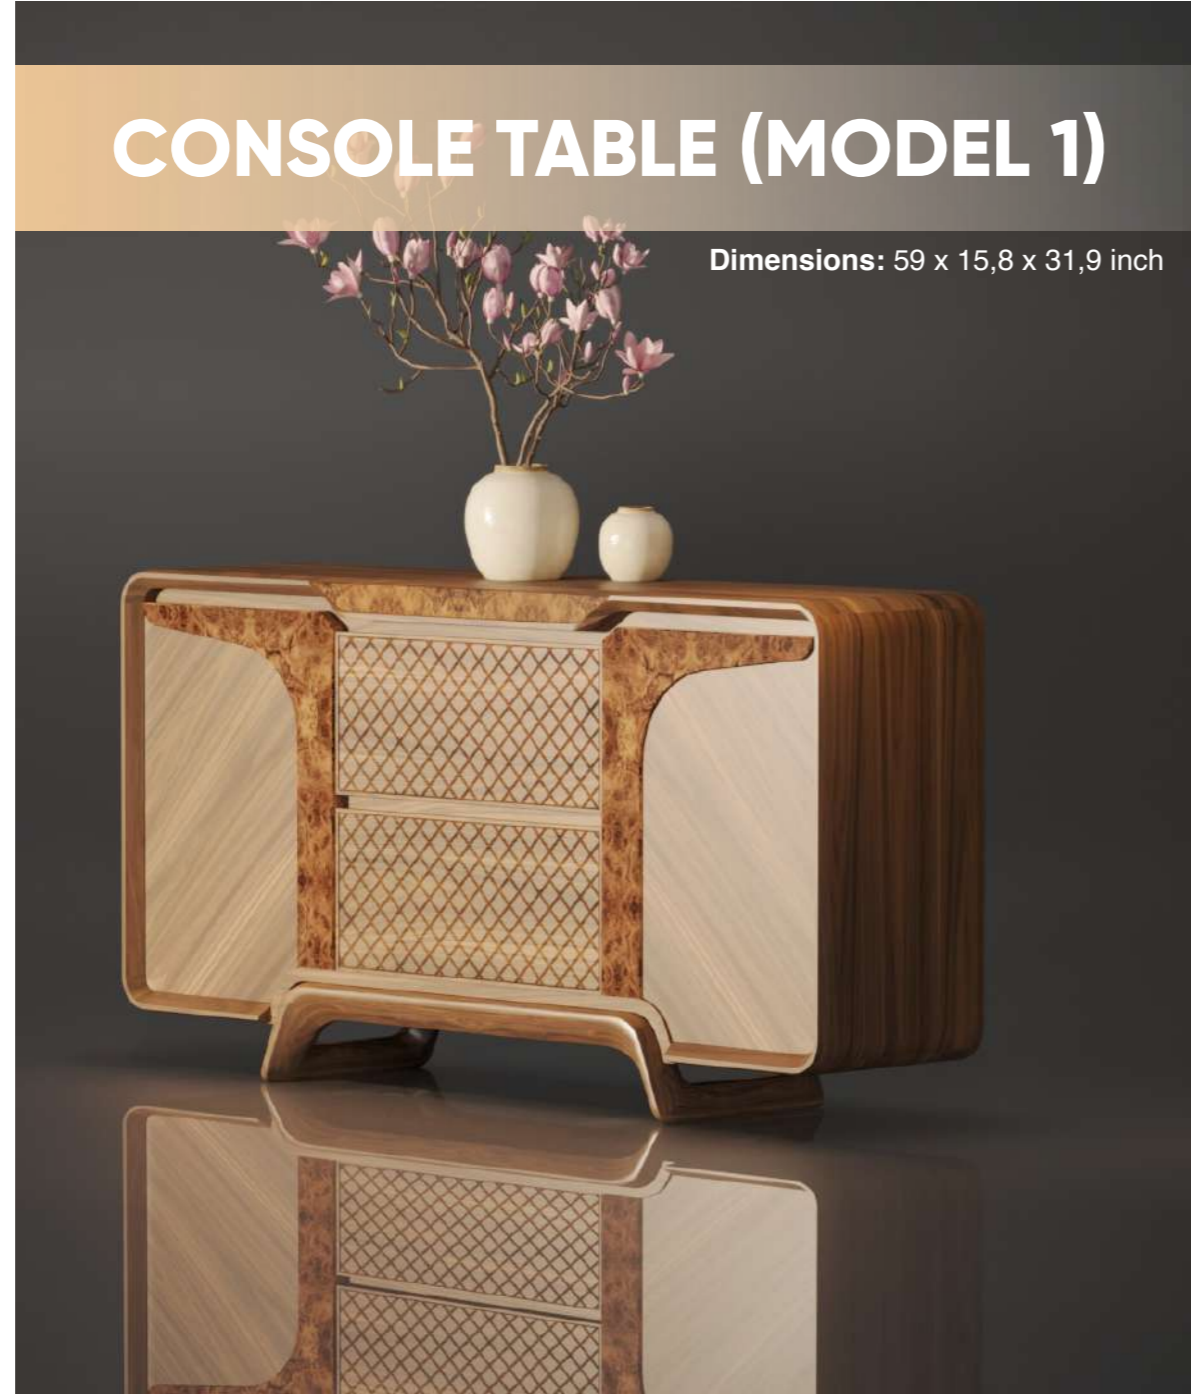

Dimensions: 23.6 x 17.7 x 21.7 inch

The multifunctional console table is a stylish focal point for any interior. Its sleek design and timeless materials from Ahome bring modern elegance while keeping your living space organized and functional.