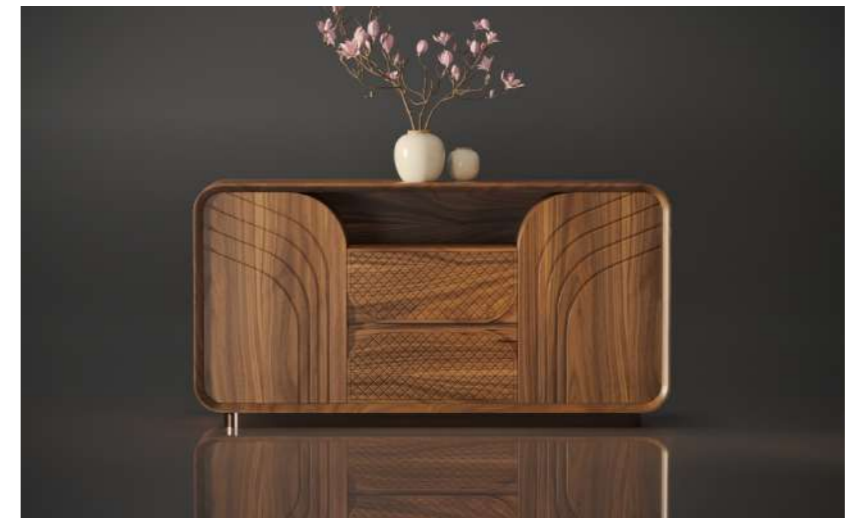

The multifunctional console table is a stylish focal point for any interior. Its sleek design and timeless materials from Ahome bring modern elegance while keeping your living space organized and functional.

Walnut Wood