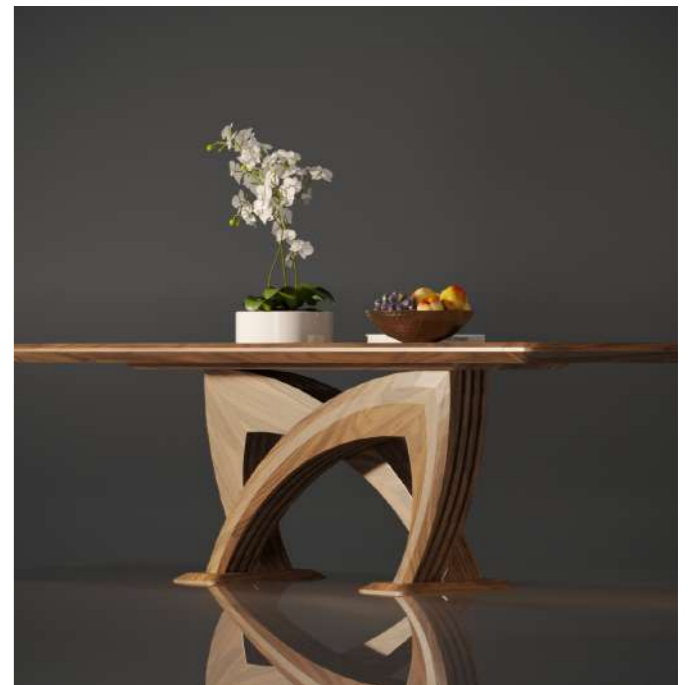

Walnut Wood Marble Burl Veneer

Dimensions: 102~110~118 x 39,4 x 29,5 inch

DINING TABLE (MODEL 2)

Dimensions: 102~110~118 x 39,4 x 29,5 inch

DINING TABLE (MODEL 3)

Dimensions: 102~110~118 x 39,4 x 29,5 inch