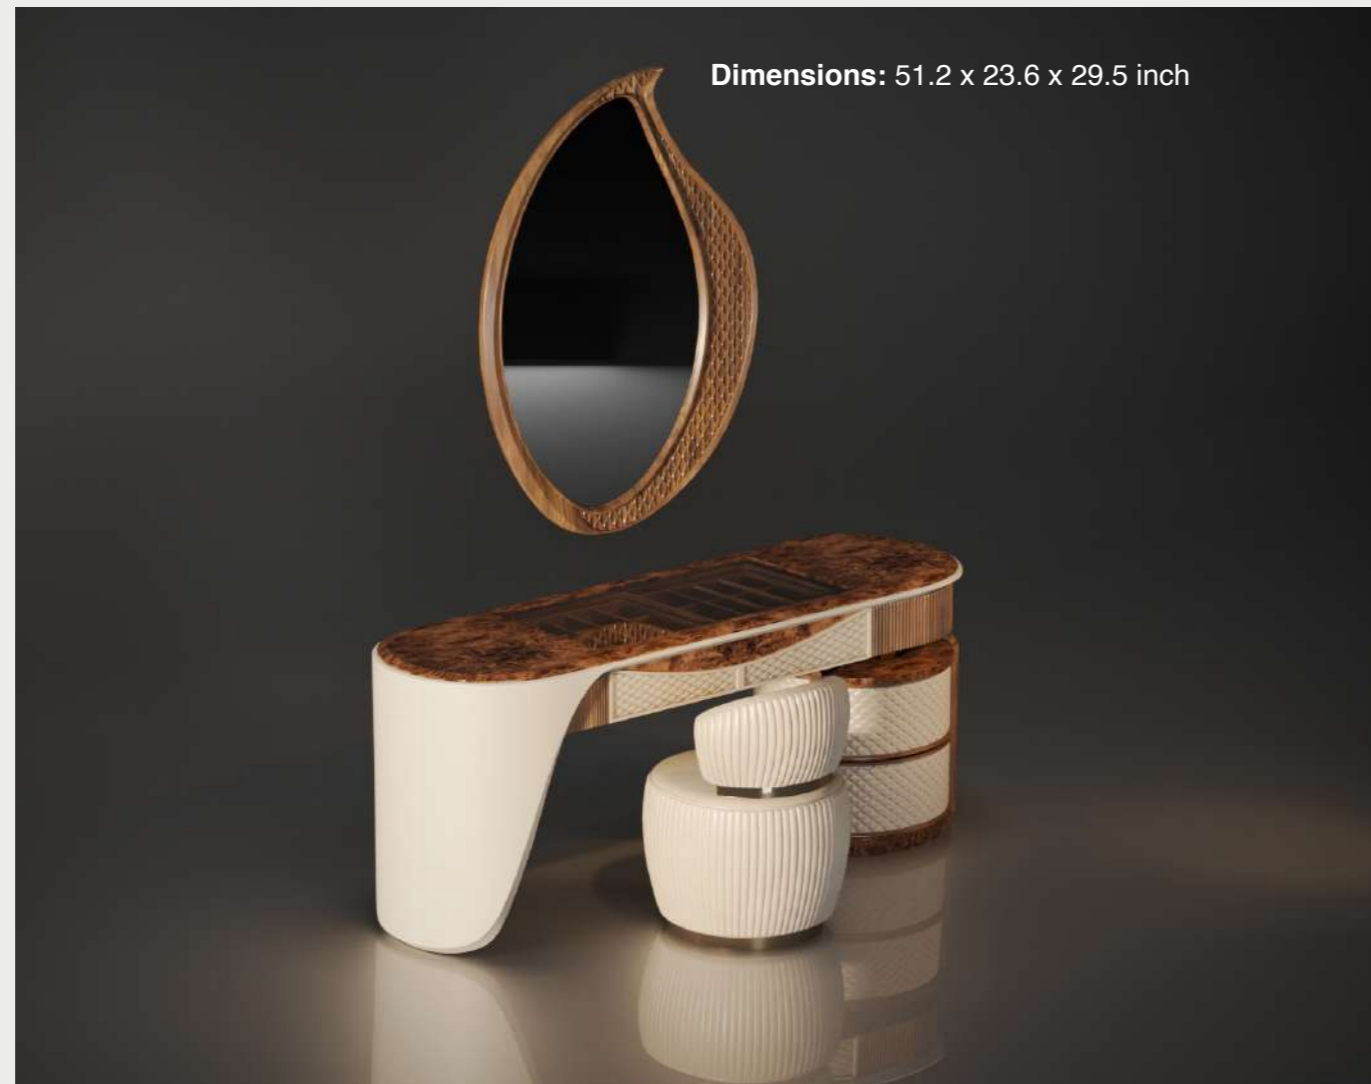

Walnut Wood

ENTRY TABLE (MODEL 1)

The Ahome entry table greets homeowners and guests with refined design and high-quality materials. Its modern aesthetic is paired with practical storage, featuring multiple compartments to keep essentials organized and elegantly displayed.

Dimensions: 43.3 x 43.3 x 29.5 inch

ENTRY TABLE (MODEL 2)

Walnut Wood

Burl Veneer

MAKEUP TABLE (MODEL 1)

Walnut Wood

Burl Veneer

The Ahome makeup table features a flexible, streamlined design that accentuates elegant feminine lines. Its intelligent drawers and compartments keep cosmetics, jewelry, and accessories neatly organized, delivering a flawless and refined experience.

MAKEUP TABLE (MODEL 2)

WORK DESK

Large desk unit: 118 × 31.5 × 29.5 inch

Cabinet size: 55.1 × 19.7 × 23.6 inch

Optimize your home workspace with Ahome's premium desk, where every detail is thoughtfully crafted for maximum comfort. This multifunctional desk delivers an exceptional seating experience while helping the homeowner balance productivity and well-deserved rest each day.

Burl Veneer

Brushed Stainless Steel

PU Leather

Painted Wood

ACCESSORY ISLAND (MODEL 1)

ACCESSORY ISLAND (MODEL 2)

ACCESSORY ISLAND (MODEL 3)

Dimensions: 55.1 x 31.9 x 31.9 inch