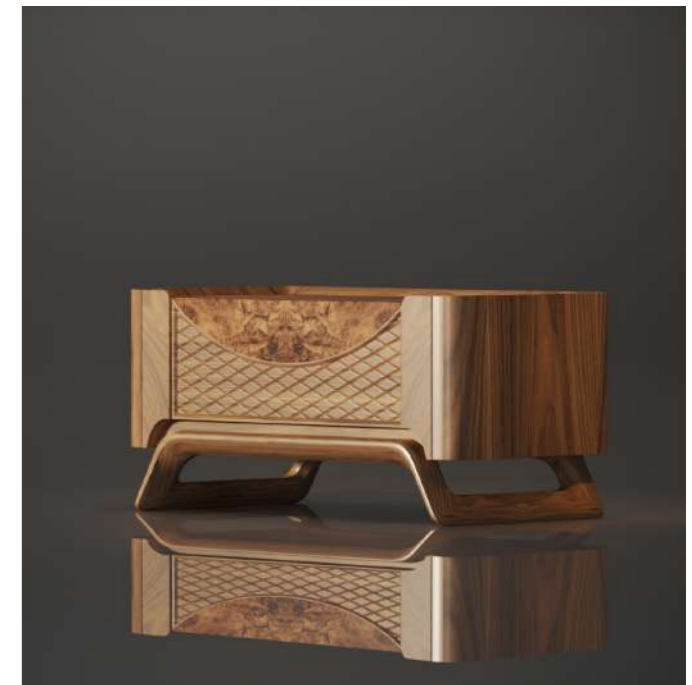

THE BEDSIDE TABLE (MODEL 1)

Dimensions: 23.6 x 17.7 x 21.7 inch

The Ahome bedside table maximizes storage with integrated, flexible functionality. Its refined design and elegant lines create a perfect aesthetic focal point for the bedroom space.