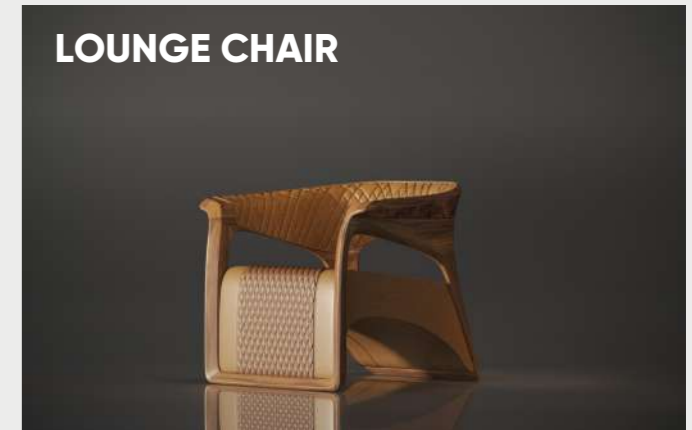

Materials: Walnut wood combined with PU leather

2-SEATER SOFA

Cushion size: 55.1 × 27.6 × 7.9 inch

Overall dimensions: 92.5 × 37.4 × 31.9 inch

Materials: Walnut wood combined with PU leather

LOUNGE CHAIR

Cushion size: 25.2 × 25.2 × 15 inch